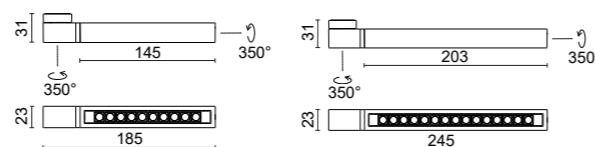

Minirooler Orientabile Base

Plafoniera orientabile + driver remoto
Tilttable and adjustable Miniroller + remote driver