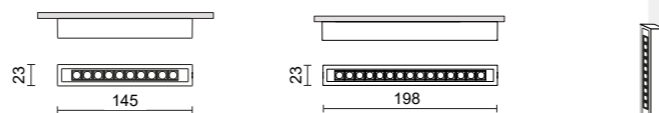

Minirooler Base

Plafoniera per luce fissa + driver remoto
Miniroller ceiling mounted + remote driver