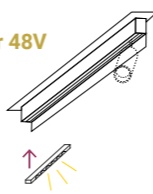

Foil Track + Miniroller 48V

Binario 48V orientabile a scomparsa
Tilttable hidden 48V track