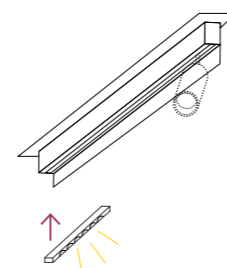

Miniroller family the needs of architects and lighting designers at 360°, highlighting its decorative imprint.

Binario + Miniroller 48V Track + Miniroller 48V

48Vdc incasso trimless / superficie / sospeso
48Vdc trimless recessed / surface / suspended

35 Track + Miniroller 48V

35 Track sospeso + uplight
35 Track suspended + uplight

Foil Track + Miniroller 48V

Binario 48V orientabile a scomparsa
Adjustable hidden 48V track

Miniroller 48V con fascio installato nel sistema 35 Track, finitura nera.
Miniroller 48V mounted within the 35 Track system, black finish.