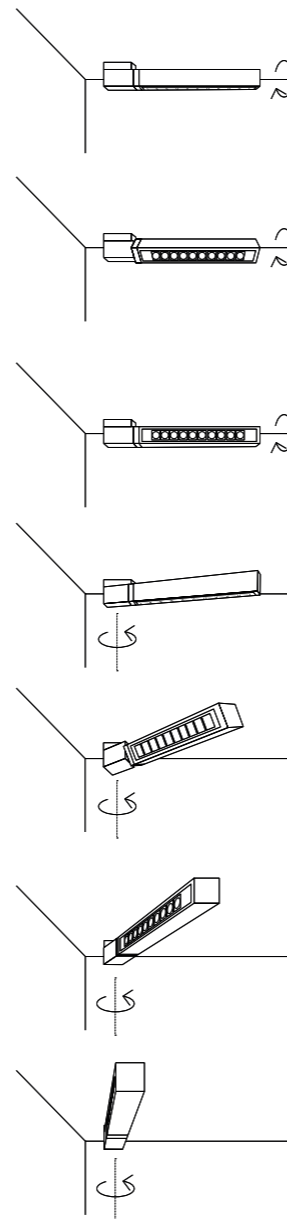

Minirooler orientabile

luce dritta al punto

Minirooler Adjustable, light focussed to the point

Minirooler Orientabile è la soluzione di illuminazione definitiva per ambienti in costante cambiamento, come showroom, negozi e spazi espositivi, dove l'accento è posto su elementi che meritano la massima attenzione. Offre un'illuminazione versatile e concentrata, perfetta per mettere in risalto gli aspetti chiave del contesto in cui è inserito.

È disponibile in due varianti:

Minirooler Orientabile Base - per applicazioni a parete e soffitto

Minirooler Orientabile 48V / LKM - per applicazione a binario 48V e 230V

Minirooler Adjustable is the ultimate lighting solution for constantly changing environments, such as showrooms, stores, and exhibition spaces, where the focus is on elements that deserve the utmost attention. It provides versatile and concentrated lighting, perfect for highlighting key aspects of the context in which it is placed.

It is available in two variants:

Minirooler Orientabile Base - for wall and ceiling applications

Minirooler Orientabile 48V / LKM - for 48V and 230V track applications

Minirooler Orientabile è dotato di una doppia rotazione, che può essere utilizzata in modo sincronizzato, per offrirti la massima flessibilità.

Minirooler Adjustable offers ultimate flexibility with two synchronized rotations.

Rotazione attorno alla base
Rotation around the base

Rotazione separata della testa
Separate rotation of the head

Combinazione dei due movimenti
Combination of the two movements