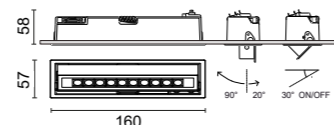

Minirooler Foil

Fonte luminosa a scomparsa, oscillante + driver remoto
Hidden Miniroller, tilttable + remote driver