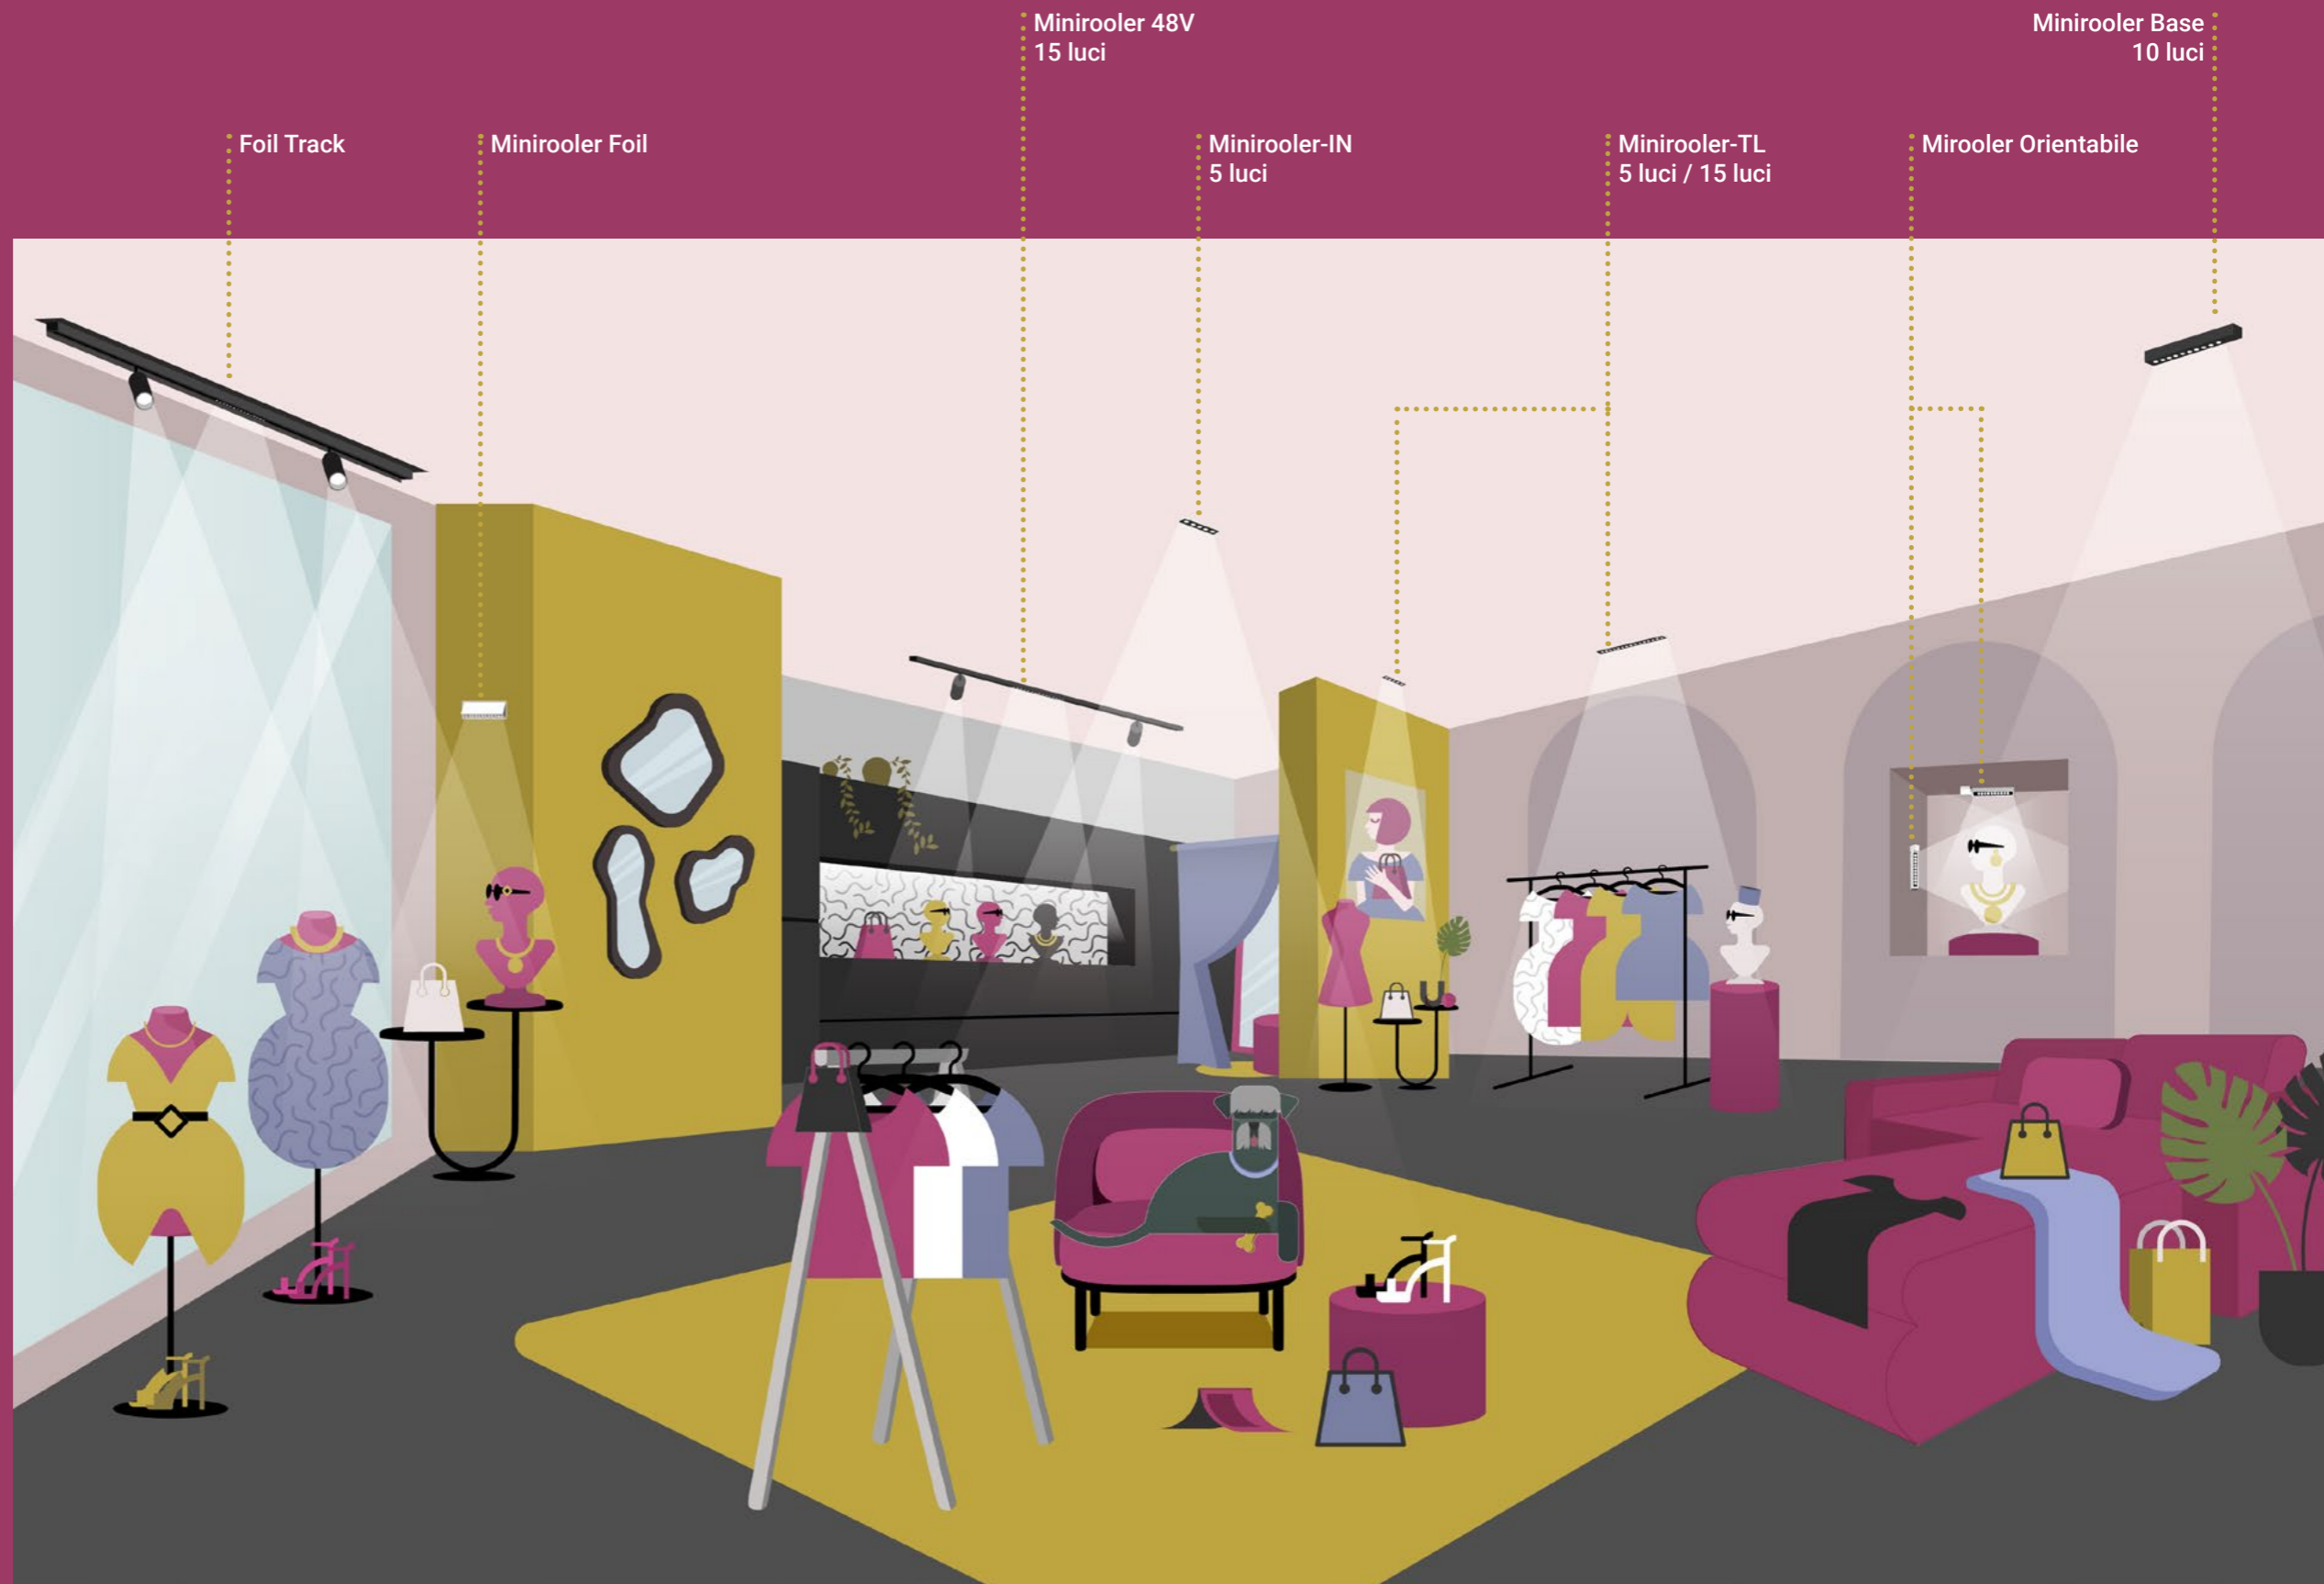

Integrazione & interazione

Interaction and integration

All'occorrenza integrato a filo soffitto, in evidenza a plafone, o a binario, Miniroller esce dal consueto concetto di prodotto minimale per aprire la porta a nuove suggestioni, disponibilità di uso e di caratterizzazione del contesto, della luce, dello spazio, esaltando le architetture in cui si inserisce.

Whether integrated flush to the ceiling, ceiling mounted staccare "ceiling mounted" or installed in a track, Miniroller never ceases to amaze. Changing the usual concept of the minimal product, it opens the door to new suggestions of light and space, enhancing the architecture where it fits.

Foil Track

Miniroller Foil

10,4W

Miniroller 48V - 15 luci

17W

Miniroller-TL - 5 luci / 15 luci

5,2W - 7,5W / 15,5W - 17,5W

Miniroller-IN - 5 luci / 15 luci

5,2W - 7,5W / 15,5W - 17,5W

Miniroller Orientabile

Miniroller Base - 10 luci / 15 luci

10,4W / 15,5W